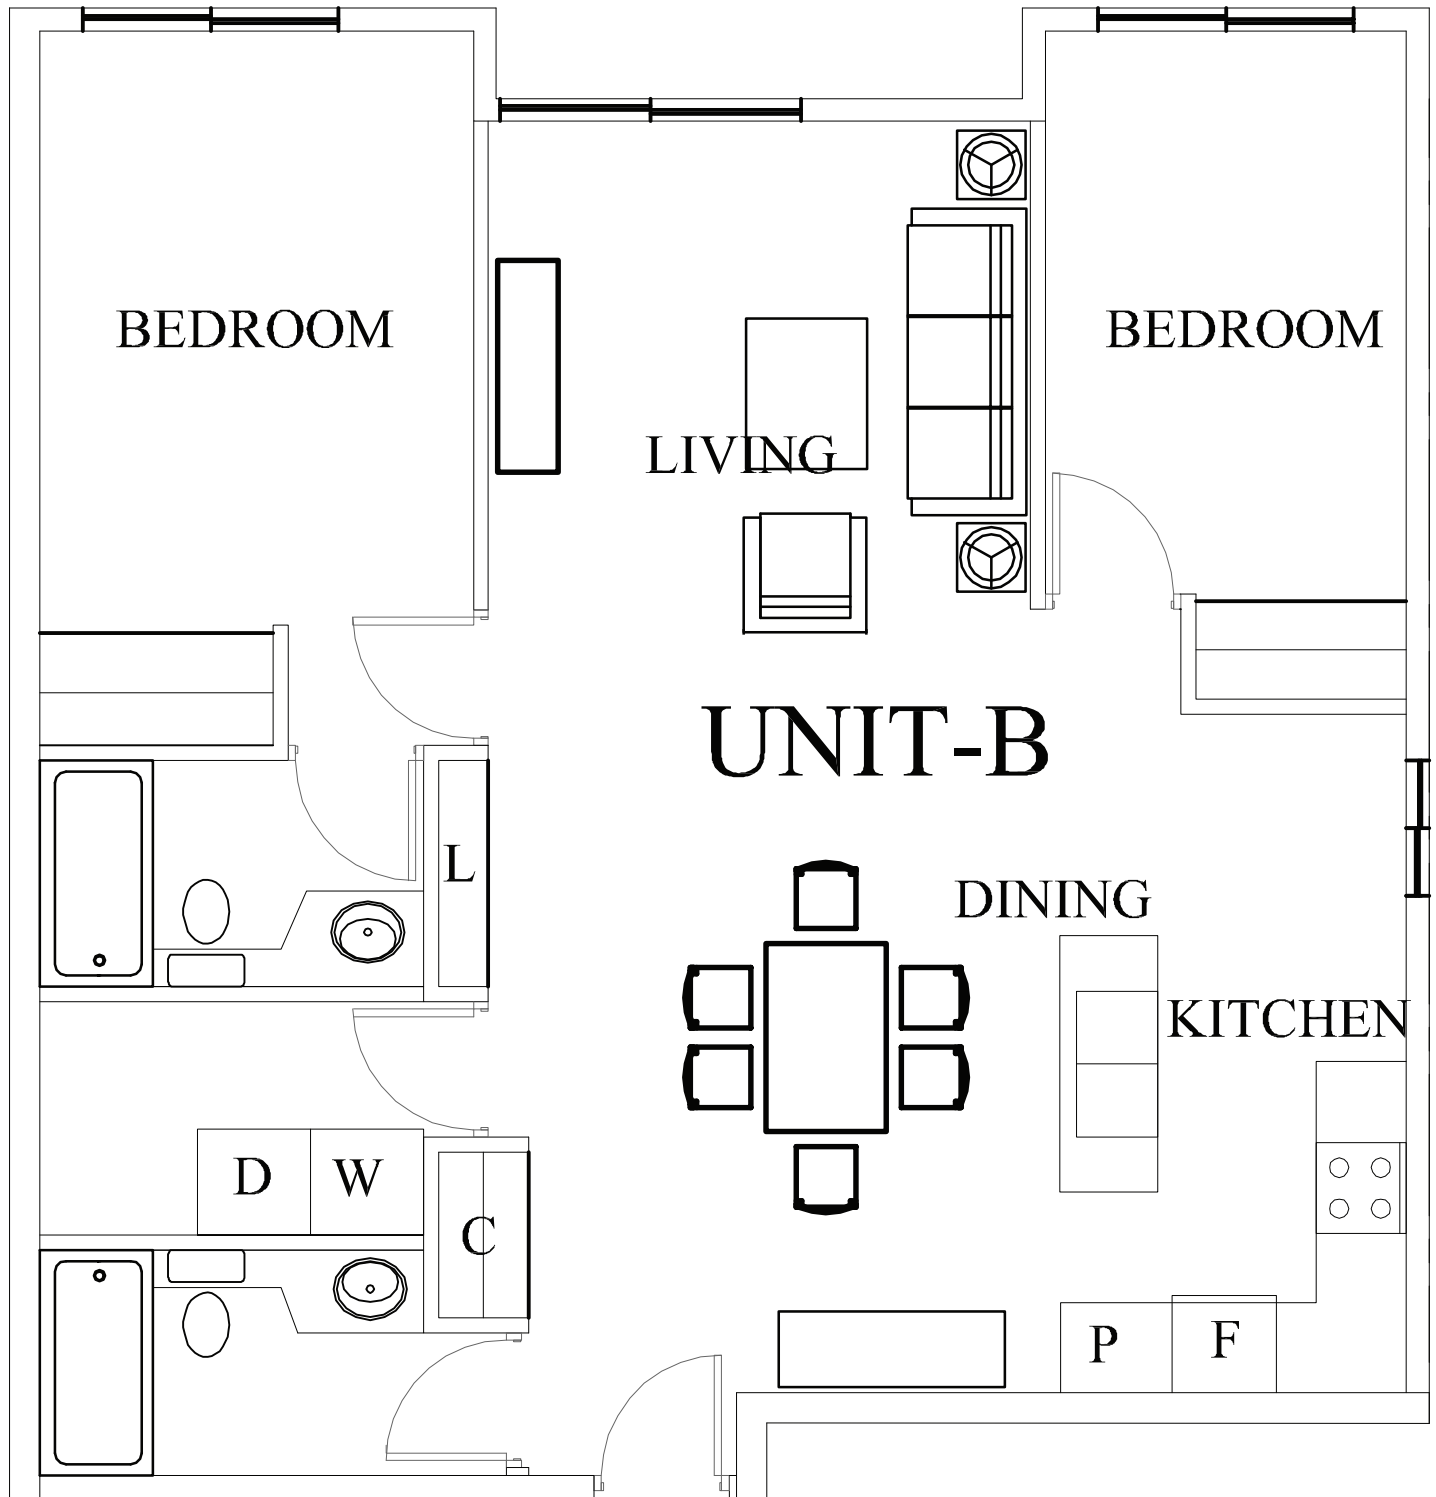

# THE GRAND PARK

SUITE B = 954 sq ft