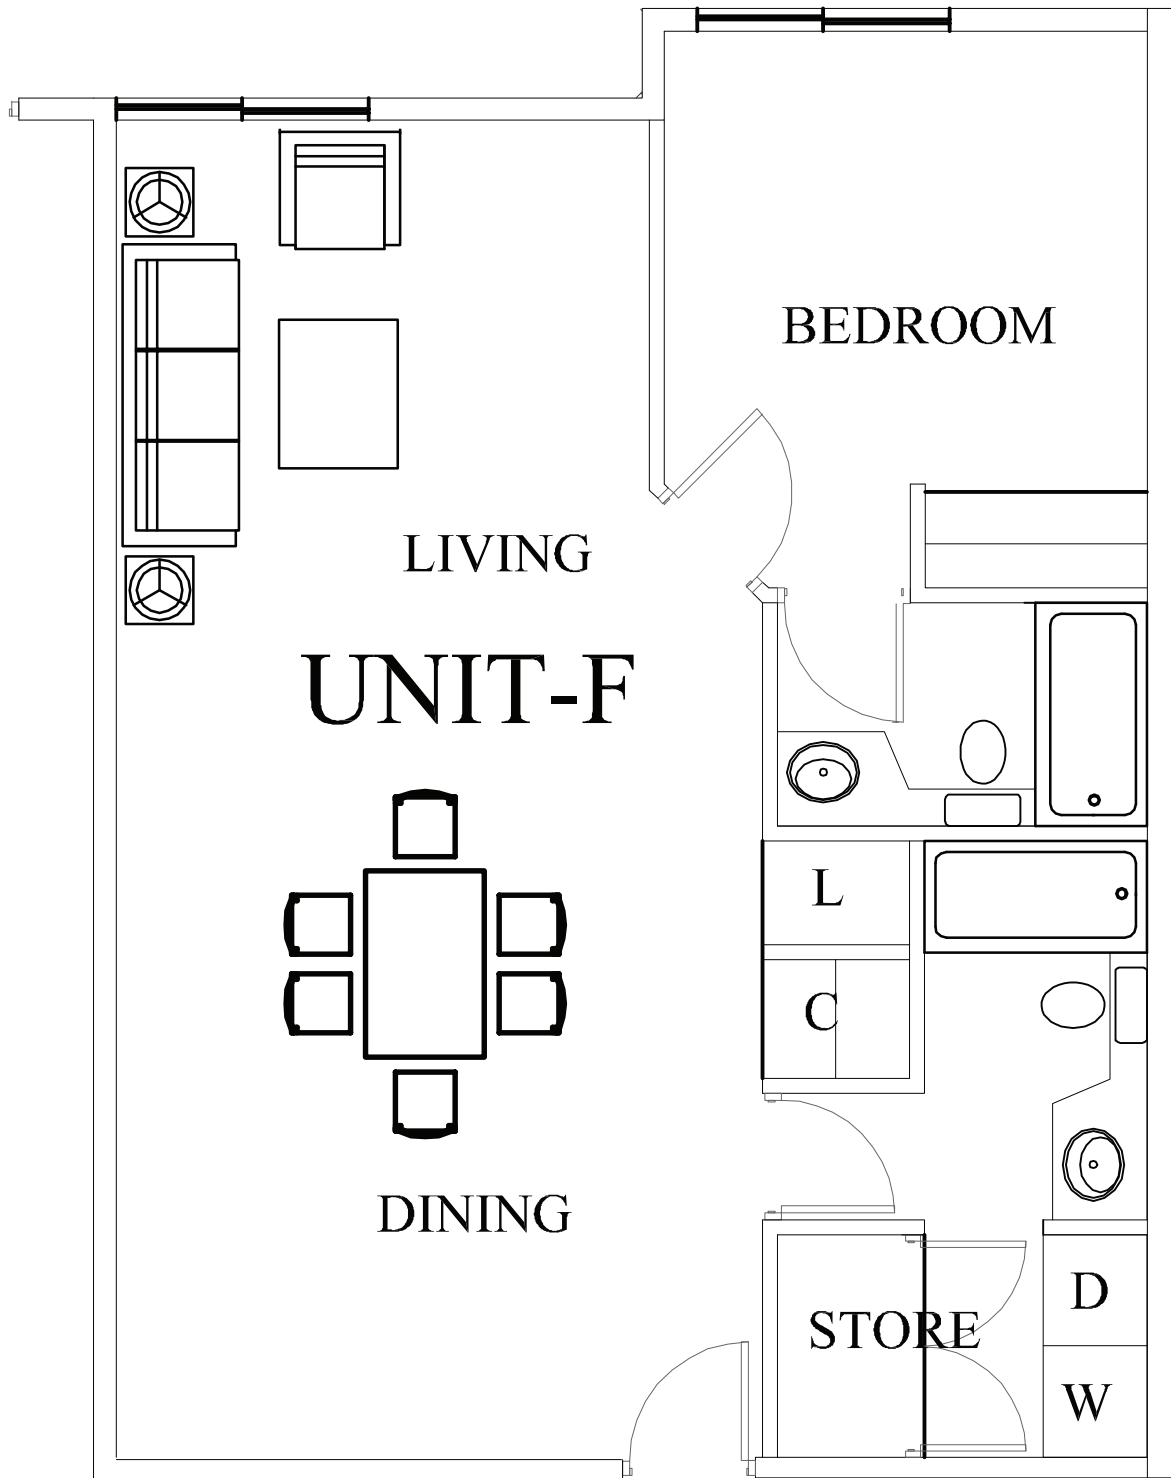

# THE GRAND PARK

SUITE F = 714 sq ft