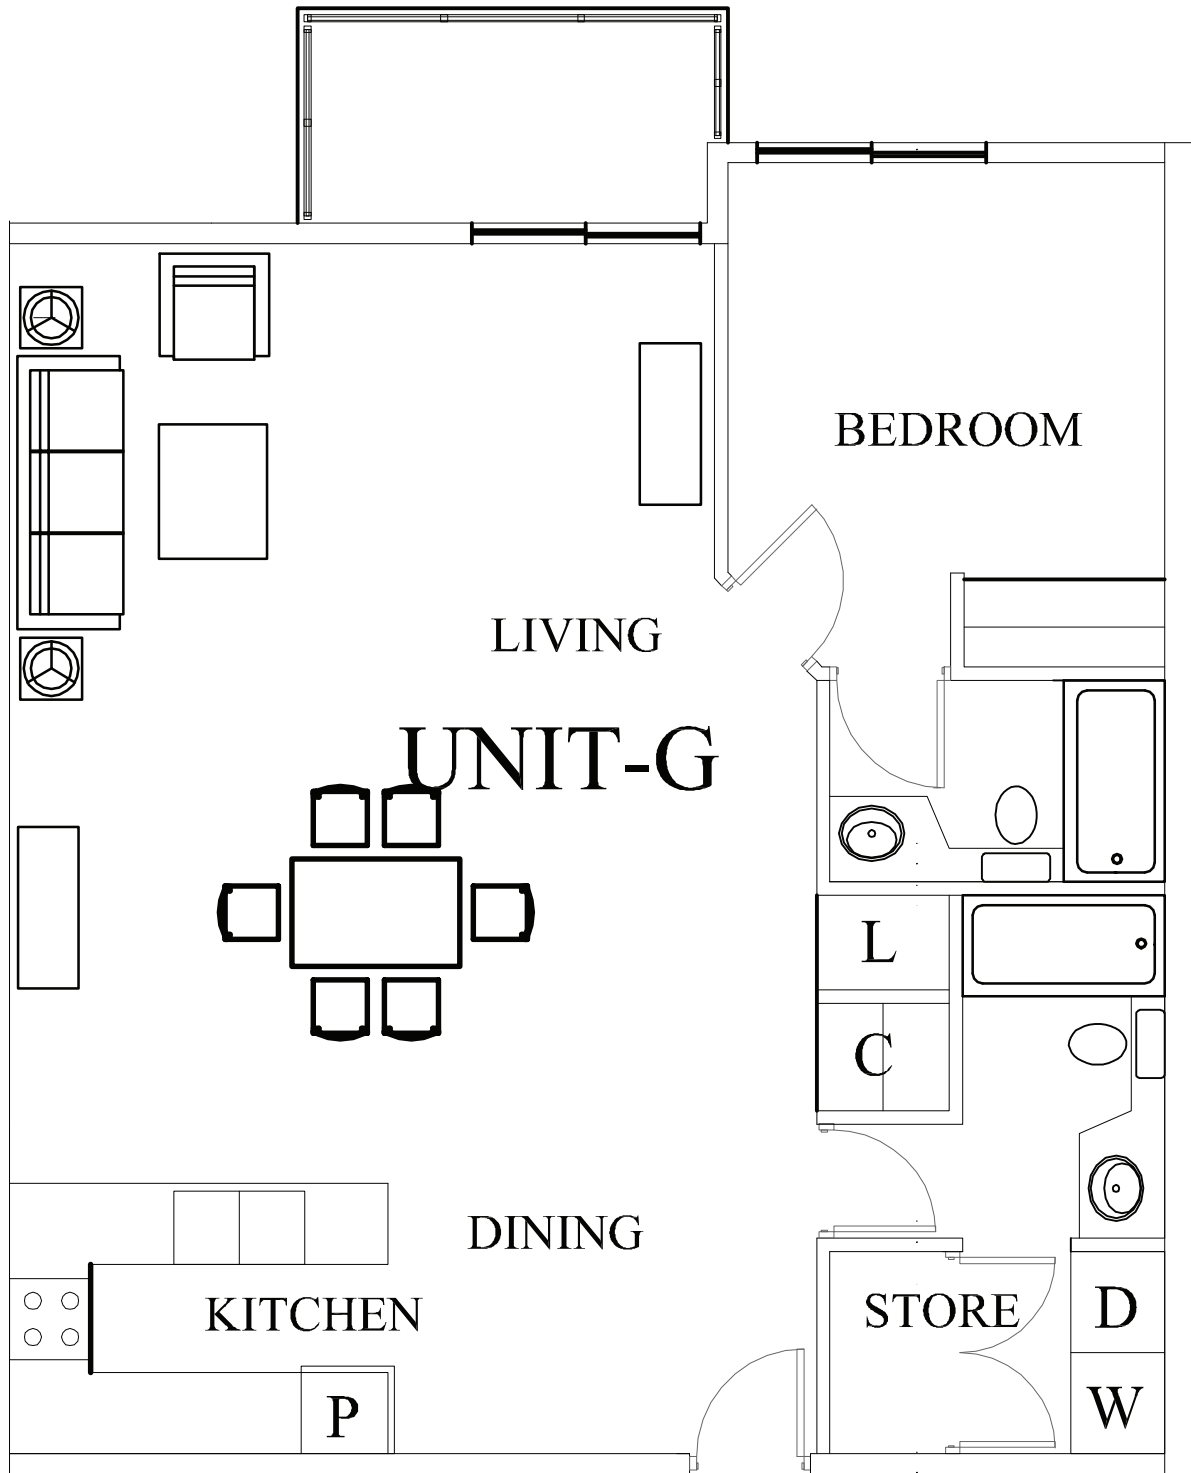

THE GRAND PARK

SUITE G = 861 sq ft